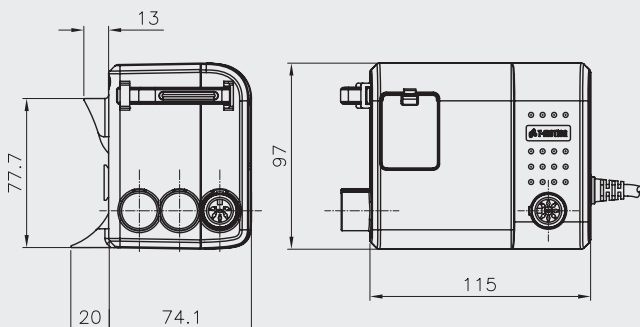

Housing

- ABS V0 as standard material
- Elegant design, slim surface
- Easy to clean and maintain
- RAL7035 color as optional

For TA1 Mounting

For TA6 or Individual Mounting